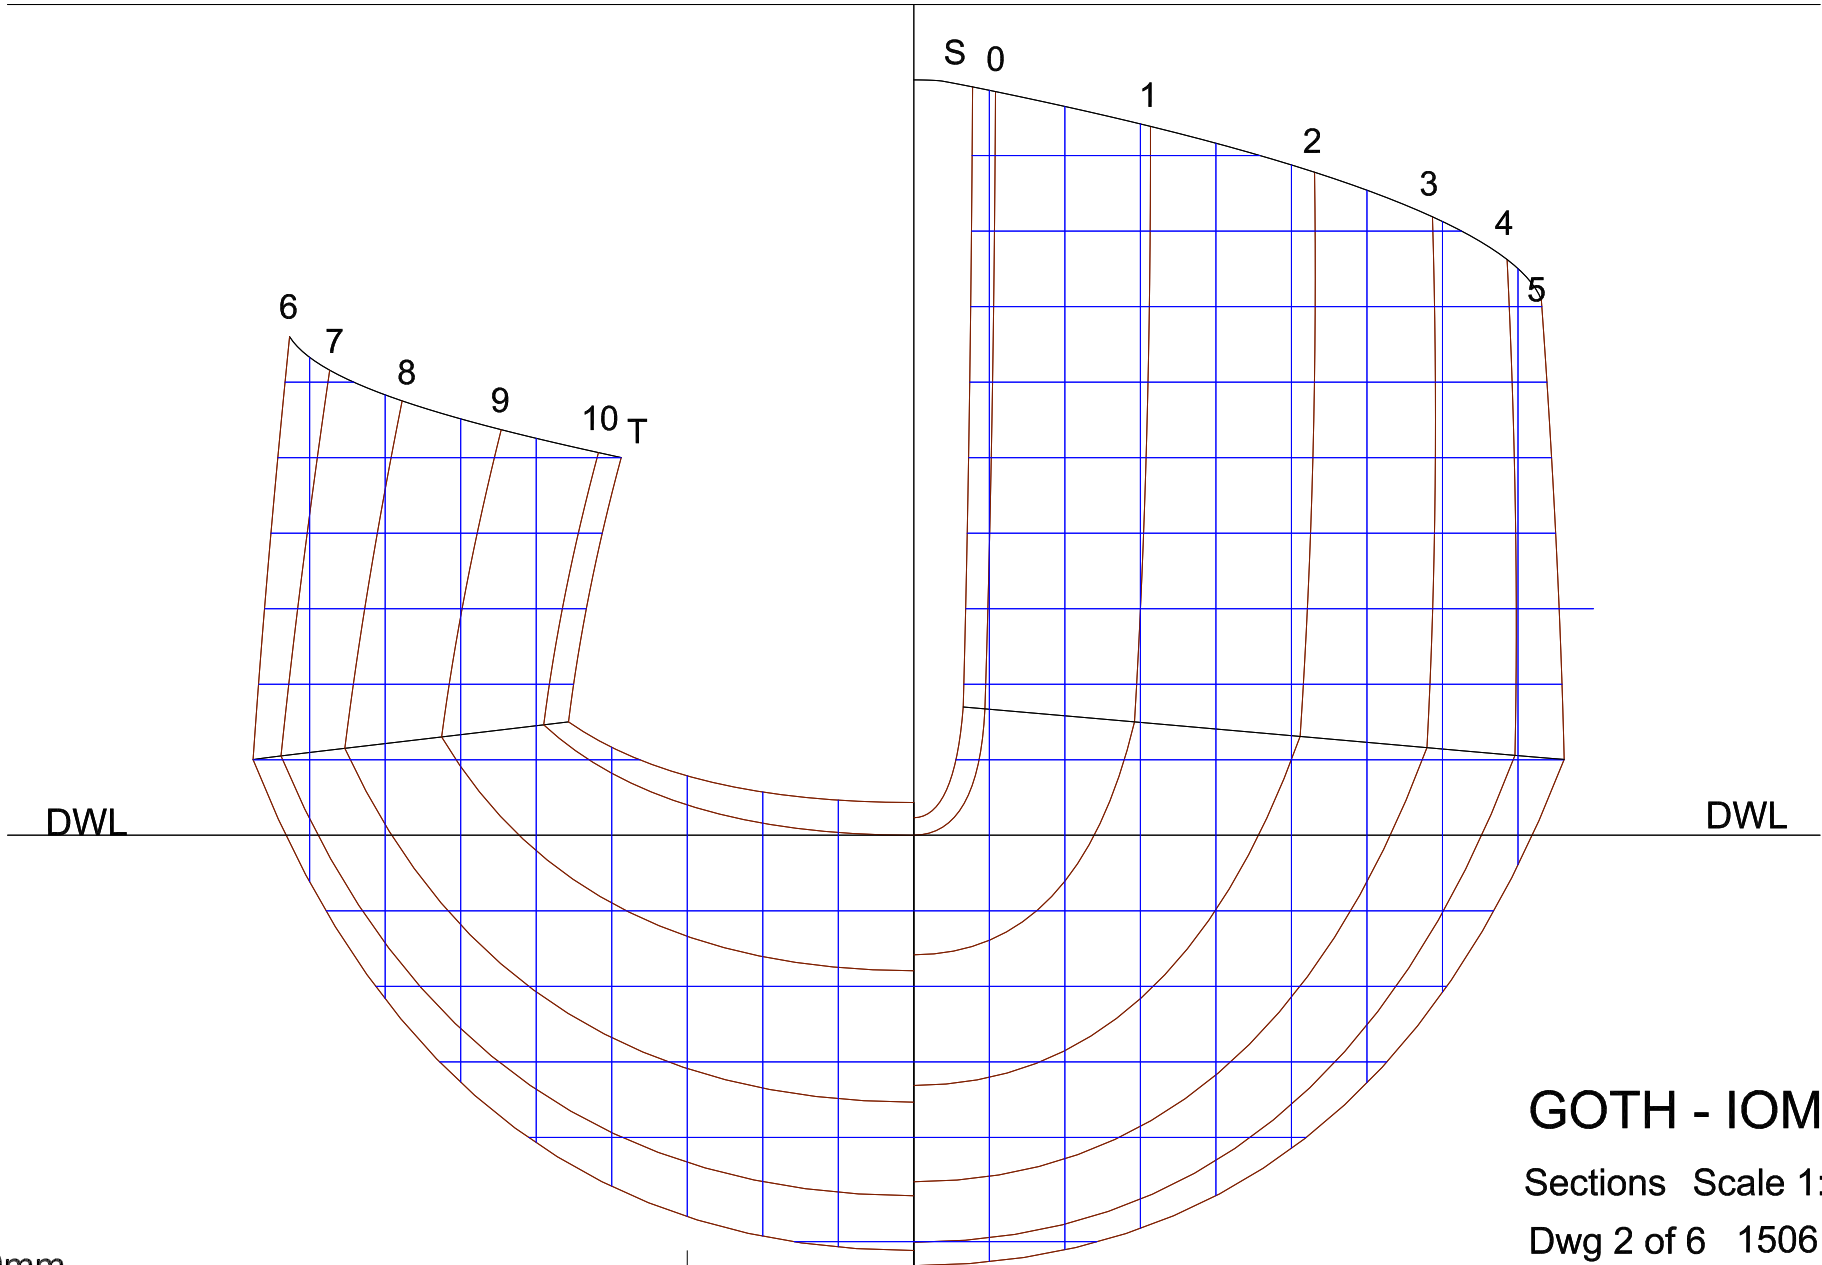

**GOTH - IOM**  
 Arrangement Scale 1:5  
 Dwg 1 of 6 290611

Base Line

100mm

GOTH - IOM  
Sections Scale 1:1  
Dwg 2 of 6 150611

Base Line

DWL

DWL

**GOTH - IOM**

Stern Sections

Scale 1:1

Dwg 4 of 6 150611

100mm

© Frank Russell 2011

**GOTH - IOM**  
 Deck      Scale 1:1  
 Dwg 5 of 6    280611

DWL

DWL

100mm

# GOTH - IOM

Appendages

Scale 1:1 Scale 1:1

Dwg 6 of 6 290611

© Frank Russell 2011

100mm