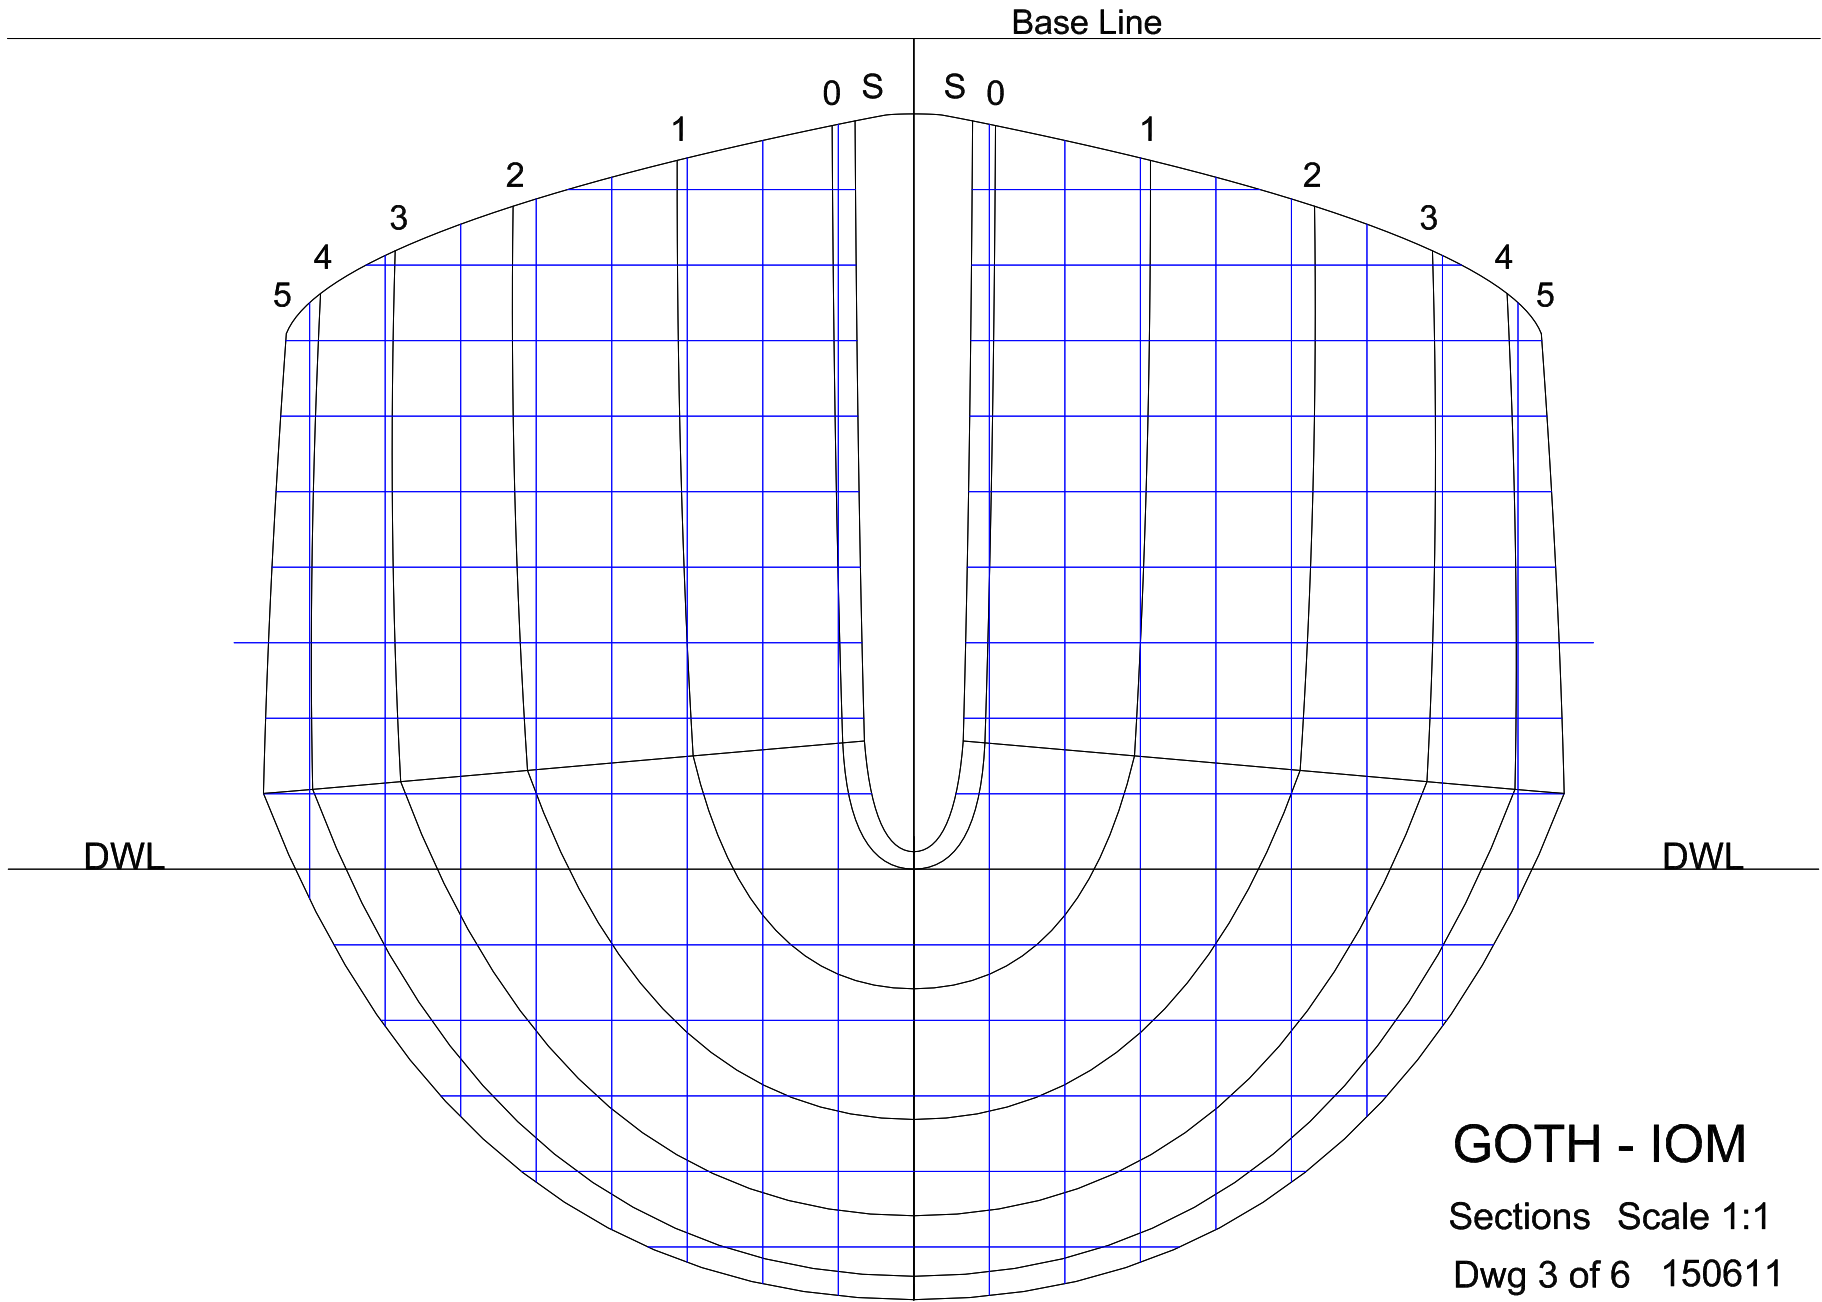

**GOTH - IOM**  
 Arrangement Scale 1:5  
 Dwg 1 of 6 290611

Base Line

100mm

GOTH - IOM  
Sections Scale 1:1  
Dwg 2 of 6 150611

Base Line

DWL

DWL

**GOTH - IOM**

Stern Sections

Scale 1:1

Dwg 4 of 6 150611

100mm

© Frank Russell 2011

**GOTH - IOM**  
 Deck      Scale 1:1  
 Dwg 5 of 6    280611

DWL

DWL

100mm

# GOTH - IOM

Appendages

Scale 1:1 Scale 1:1

Dwg 6 of 6 290611

© Frank Russell 2011

100mm