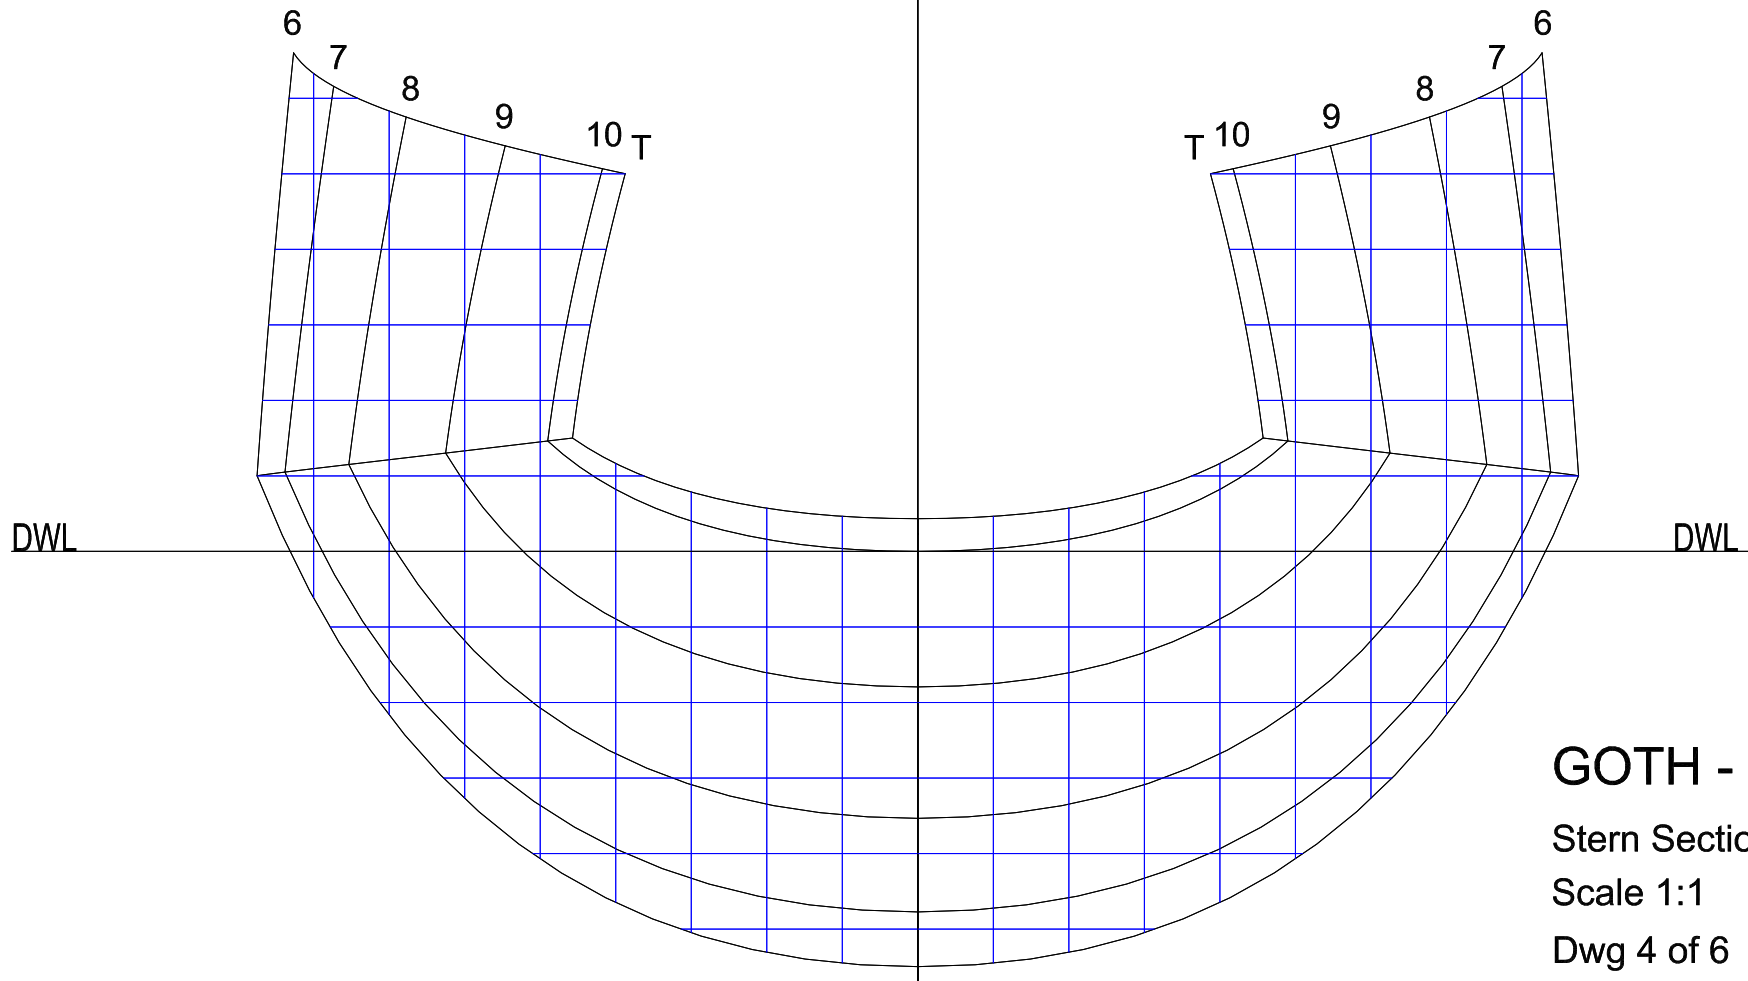

**GOTH - IOM**  
 Arrangement Scale 1:5  
 Dwg 1 of 6 290611

Base Line

100mm

GOTH - IOM  
Sections Scale 1:1  
Dwg 2 of 6 150611

Base Line

DWL

DWL

**GOTH - IOM**

Stern Sections

Scale 1:1

Dwg 4 of 6 150611

100mm

© Frank Russell 2011

**GOTH - IOM**  
 Deck      Scale 1:1  
 Dwg 5 of 6    280611

DWL

DWL

100mm

# GOTH - IOM

Appendages

Scale 1:1 Scale 1:1

Dwg 6 of 6 290611

© Frank Russell 2011

100mm