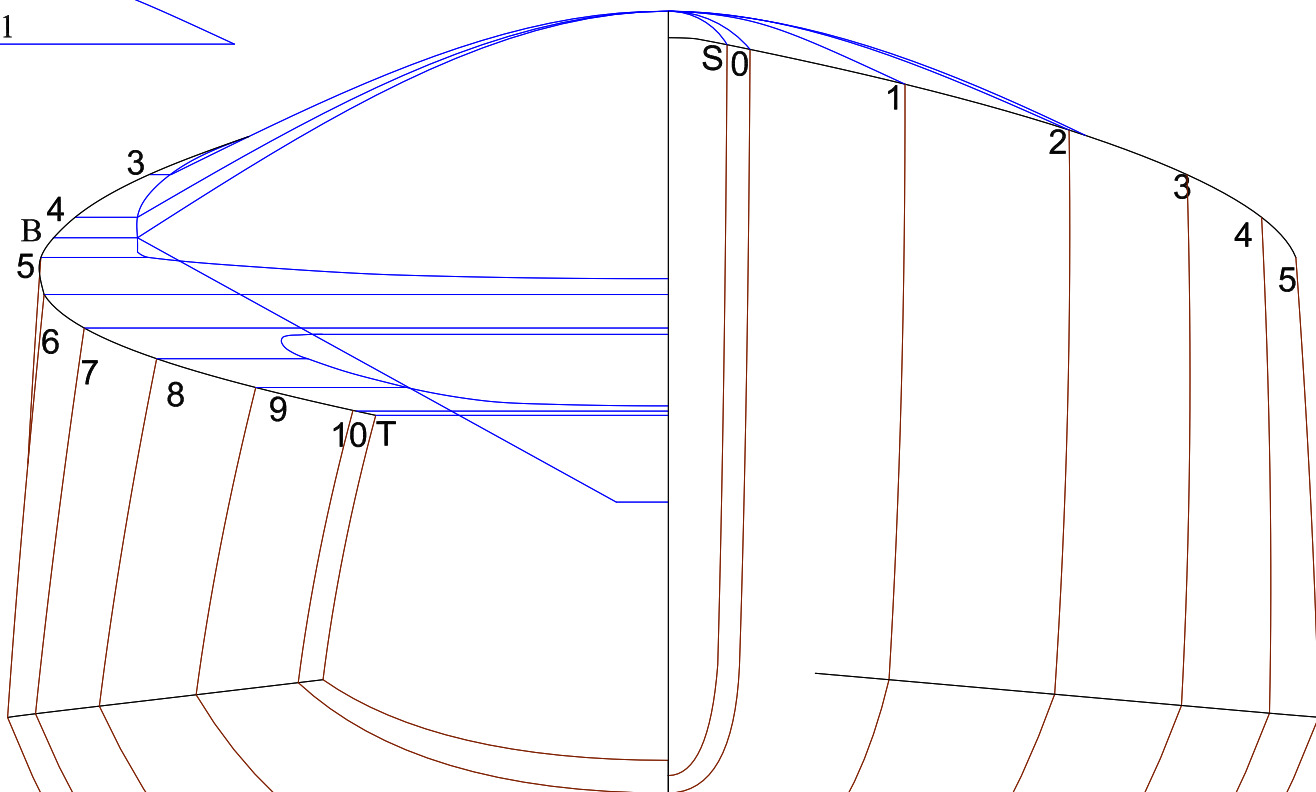

**GOTH - IOM**  
 Arrangement Scale 1:5  
 Dwg 1 of 6 290611

Base Line

100mm

GOTH - IOM  
Sections Scale 1:1  
Dwg 2 of 6 150611

Base Line

DWL

DWL

**GOTH - IOM**

Stern Sections

Scale 1:1

Dwg 4 of 6 150611

100mm

© Frank Russell 2011

**GOTH - IOM**  
 Deck      Scale 1:1  
 Dwg 5 of 6    280611

DWL

DWL

100mm

# GOTH - IOM

Appendages

Scale 1:1 Scale 1:1

Dwg 6 of 6 290611

© Frank Russell 2011

100mm