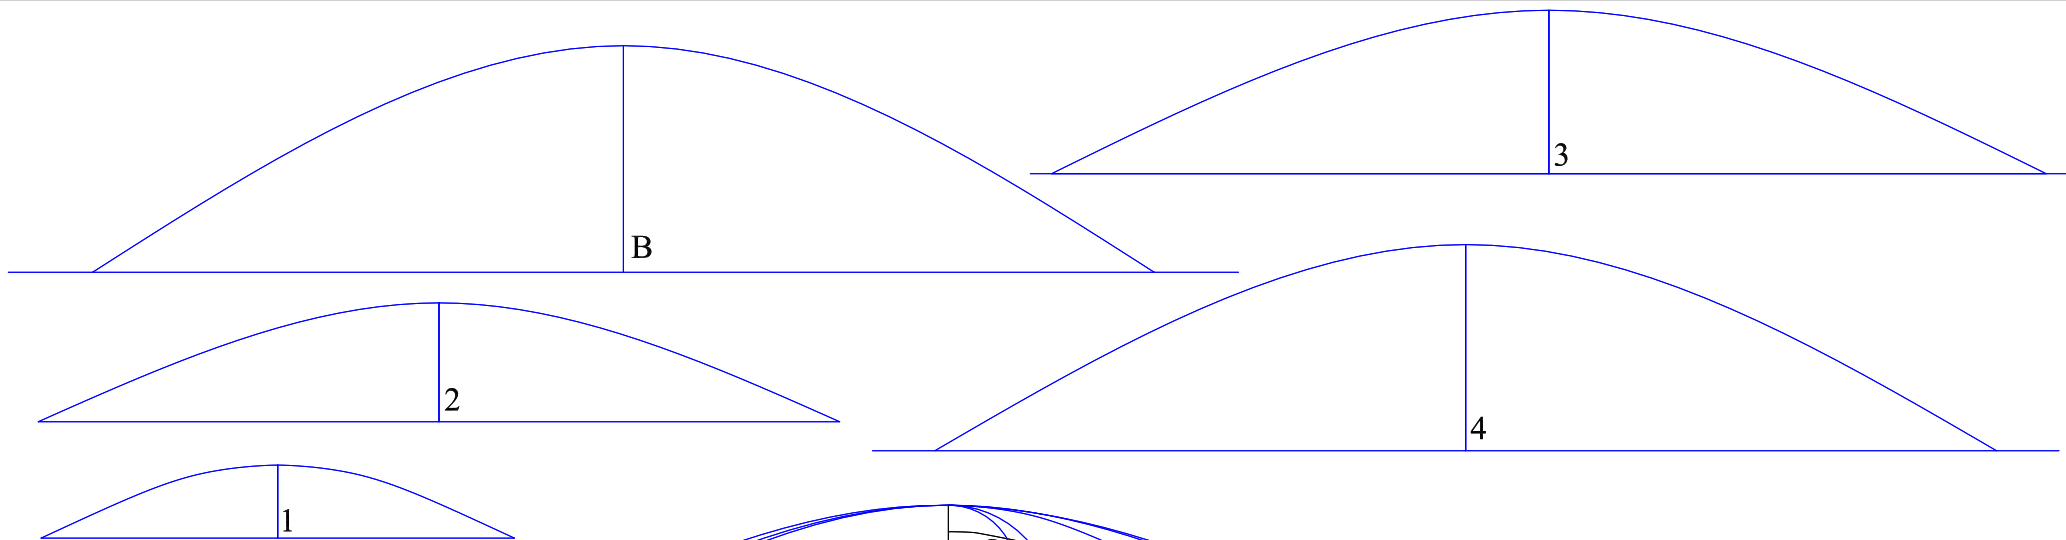

**GOTH - IOM**  
 Arrangement Scale 1:5  
 Dwg 1 of 6 290611

Base Line

100mm

GOTH - IOM  
Sections Scale 1:1  
Dwg 2 of 6 150611

Base Line

DWL

DWL

**GOTH - IOM**

Stern Sections

Scale 1:1

Dwg 4 of 6 150611

100mm

© Frank Russell 2011

**GOTH - IOM**  
 Deck      Scale 1:1  
 Dwg 5 of 6    280611

DWL

DWL