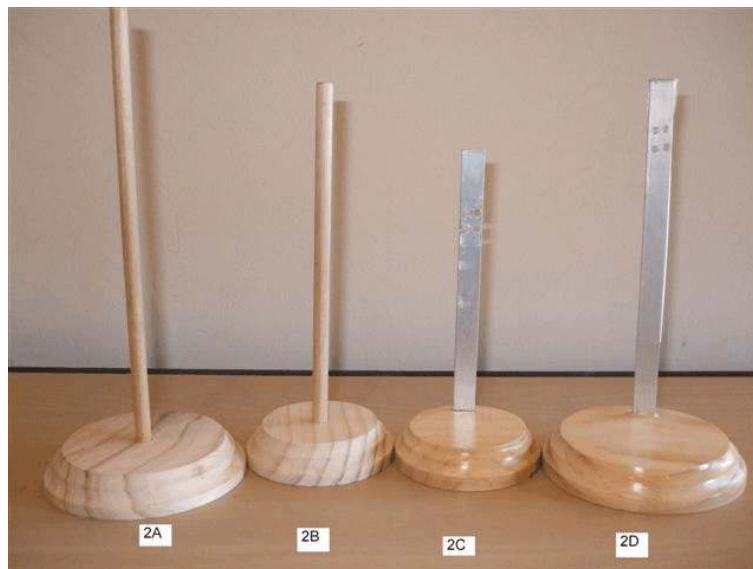

## TURNED TIMBER STANDS AND BASE PLATES

### 1. Conical Timber Stands with Dowel Posts

Item	Description	Base Width cm	Top Width cm	Height cm	Price AU\$
1A	Small stand with flat top	4	1.5	7.5	7.50
1B	Medium stand with round top	9	3	16.5	16.50
1C	Medium stand with flat top	9	3	15.5	16.50
1D	Large stand with flat top	11.5	3.5	19.5	20.00

1A to 1D

1A

1B

1C

1D

## 2. Base Plates with Timber Dowel or Aluminium Posts

Item	Description	Base Width cm	Top Width cm	Height cm	Price AU\$
2A	Large base and timber dowel	10	-	various	10.00
2B	Medium base and timber dowel	8	-	various	8.00
2C	Medium base and aluminium post	8	for petite dolls		9.50
2D	Large base and aluminium post	10	for Millette dolls		12.00