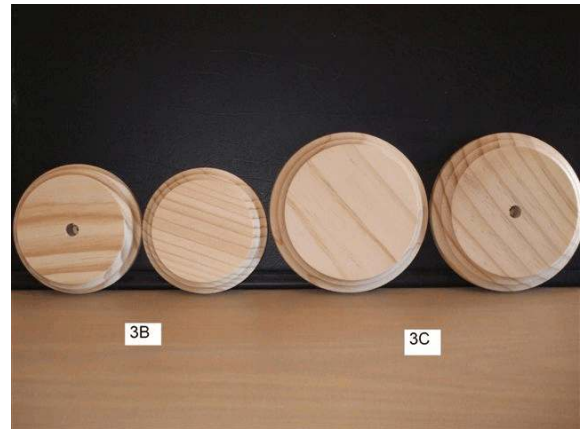

3. Base Plates for Figurines

Item	Description	Base Width cm	Top Width cm	Height cm	Price AU$
3A	Small Base	6.5	-	-	6.00
3B	Medium Base	8	-	-	8.00
3C	Large Base	10	-	-	10.00

1. Note:
1. 3A can also be supplied with timber dowel
  2. All above are supplied in raw pine but base plates can be stained on request with clear, teak or baltic pine @ $2.00 for 10cm or $1.50 for smaller.