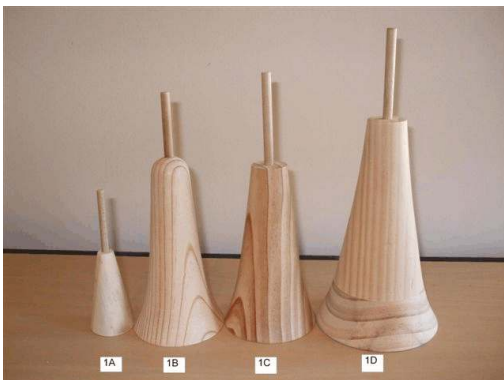

TURNED TIMBER STANDS AND BASE PLATES

1. Conical Timber Stands with Dowel Posts

Item	Description	Base Width cm	Top Width cm	Height cm	Price AU$
1A	Small stand with flat top	4	1.5	7.5	7.50
1B	Medium stand with round top	9	3	16.5	16.50
1C	Medium stand with flat top	9	3	15.5	16.50
1D	Large stand with flat top	11.5	3.5	19.5	20.00

1A to 1D