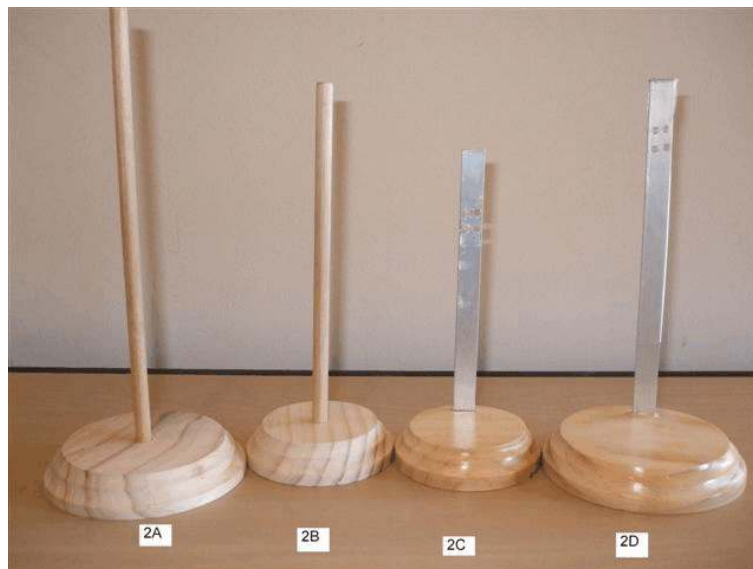

1A to 1D

1A

1B

1C

1D

2. Base Plates with Timber Dowel or Aluminium Posts

Item	Description	Base Width cm	Top Width cm	Height cm	Price AU\$
2A	Large base and timber dowel	10	-	various	10.00
2B	Medium base and timber dowel	8	-	various	8.00
2C	Medium base and aluminium post	8	for petite dolls		9.50
2D	Large base and aluminium post	10	for Millette dolls		12.00

3. Base Plates for Figurines

Item	Description	Base Width cm	Top Width cm	Height cm	Price AU\$
3A	Small Base	6.5	-	-	6.00
3B	Medium Base	8	-	-	8.00
3C	Large Base	10	-	-	10.00

- Note:
1. 3A can also be supplied with timber dowel
 2. All above are supplied in raw pine but base plates can be stained on request with clear, teak or baltic pine @ \$2.00 for 10cm or \$1.50 for smaller.