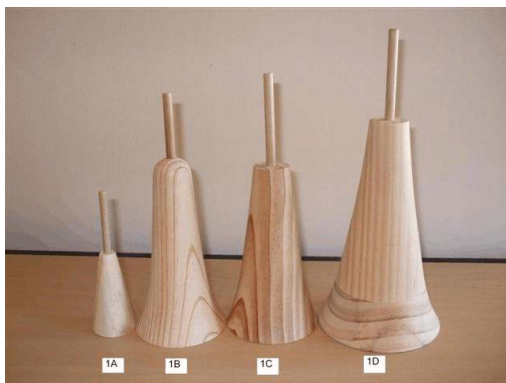

TURNED TIMBER STANDS AND BASE PLATES

1. Conical Timber Stands with Dowel Posts

Item	Description	Base Width cm	Top Width cm	Height cm	Price AU\$
1A	Small stand with flat top	4	1.5	7.5	7.50
1B	Medium stand with round top	9	3	16.5	16.50
1C	Medium stand with flat top	9	3	15.5	16.50
1D	Large stand with flat top	11.5	3.5	19.5	20.00

1A to 1D

1A

1B

1C

1D

2. Base Plates with Timber Dowel or Aluminium Posts

Item	Description	Base Width cm	Top Width cm	Height cm	Price AU\$
2A	Large base and timber dowel	10	-	various	10.00
2B	Medium base and timber dowel	8	-	various	8.00
2C	Medium base and aluminium post	8	for petite dolls		9.50
2D	Large base and aluminium post	10	for Millette dolls		12.00

3. Base Plates for Figurines

Item	Description	Base Width cm	Top Width cm	Height cm	Price AU\$
3A	Small Base	6.5	-	-	6.00
3B	Medium Base	8	-	-	8.00
3C	Large Base	10	-	-	10.00

- Note:
1. 3A can also be supplied with timber dowel
 2. All above are supplied in raw pine but base plates can be stained on request with clear, teak or baltic pine @ \$2.00 for 10cm or \$1.50 for smaller.