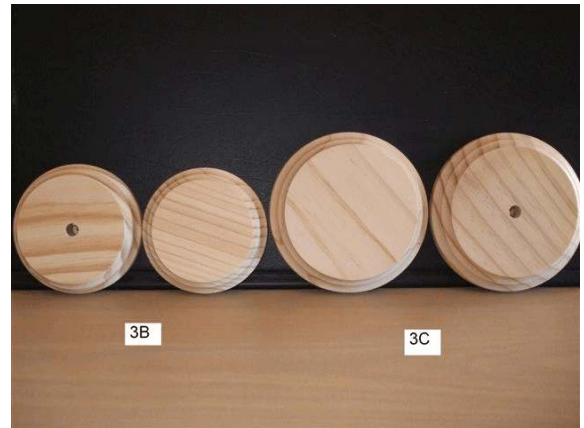

TURNED TIMBER STANDS AND BASE PLATES

1. Conical Timber Stands with Dowel Posts

Item	Description	Base Width cm	Top Width cm	Height cm	Price AU\$
1A	Small stand with flat top	4	1.5	7.5	7.50
1B	Medium stand with round top	9	3	16.5	16.50
1C	Medium stand with flat top	9	3	15.5	16.50
1D	Large stand with flat top	11.5	3.5	19.5	20.00

1A to 1D

1A

1B

1C

1D

2. Base Plates with Timber Dowel or Aluminium Posts

Item	Description	Base Width cm	Top Width cm	Height cm	Price AU\$
2A	Large base and timber dowel	10	-	various	10.00
2B	Medium base and timber dowel	8	-	various	8.00
2C	Medium base and aluminium post	8	for petite dolls		9.50
2D	Large base and aluminium post	10	for Millette dolls		12.00

3. Base Plates for Figurines

Item	Description	Base Width cm	Top Width cm	Height cm	Price AU\$
3A	Small Base	6.5	-	-	6.00
3B	Medium Base	8	-	-	8.00
3C	Large Base	10	-	-	10.00

- Note:
1. 3A can also be supplied with timber dowel
 2. All above are supplied in raw pine but base plates can be stained on request with clear, teak or baltic pine @ \$2.00 for 10cm or \$1.50 for smaller.