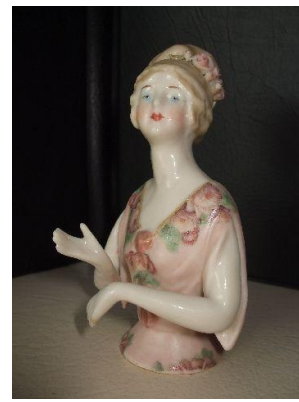

The following reproduction antique half dolls are available for immediate purchase

Postage not included in price. All prices are in Australian Dollars

Updated October 2011

** Beaded skirt patterns are available for dolls marked with an asterisk*

*** JULIETTE**

\$70.00

14 cms
Dress painted in espresso brown, specially designed to suit her cocktail outfit

CAROL

\$75.00

Painted in pale yellow and cream with grapes and yellow porcelain rosebuds

*** LILY MAY**

\$70.00

11.5 cms
Painted in pale pink with pink porcelain roses and decals

SOLD

*** MARIE LOUISE**

\$65.00

11.0 cm
Painted in pink with flowers in hair. Decals on bodice. Dress with gold trim on neckline

VERONICA